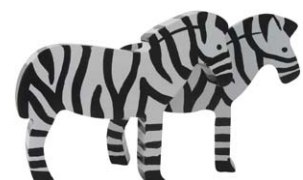

AniMates is a brand new line of beautifully hand-crafted wooden animals that will provide children with two times the imagination and fun. That's because AniMates come two-by-two: one female and one male, that is. To see all 16 animal pairs, sail your way into ImagiPLAY's Ark in **booth 6438** at the American International Toy Fair in New York City. Here's what you'll find:

AniMates – Each male/female set of these magnificently-made rubberwood animals will inspire children to use their imaginations for hours of open-ended play. The beauty of rubberwood is that this plantation-grown wood is splinter-free and environmentally friendly. These Dutch designed animals are handcrafted, heirloom quality and come in either natural wood or hand-painted styles.

With a suggested retail of \$4.99 - \$5.99 per set AniMates are perfect for retailers looking to sell high-quality, lower-cost items. Available by the following continents:

African Pairs

Elephants

Giraffes

Lions

Zebras

North American

In addition to the launch of AniMates, ImagiPLAY is also adding several brand new imagination-filled adventures to its popular and award-winning wooden play set series. The new sets all retail for \$27.99: